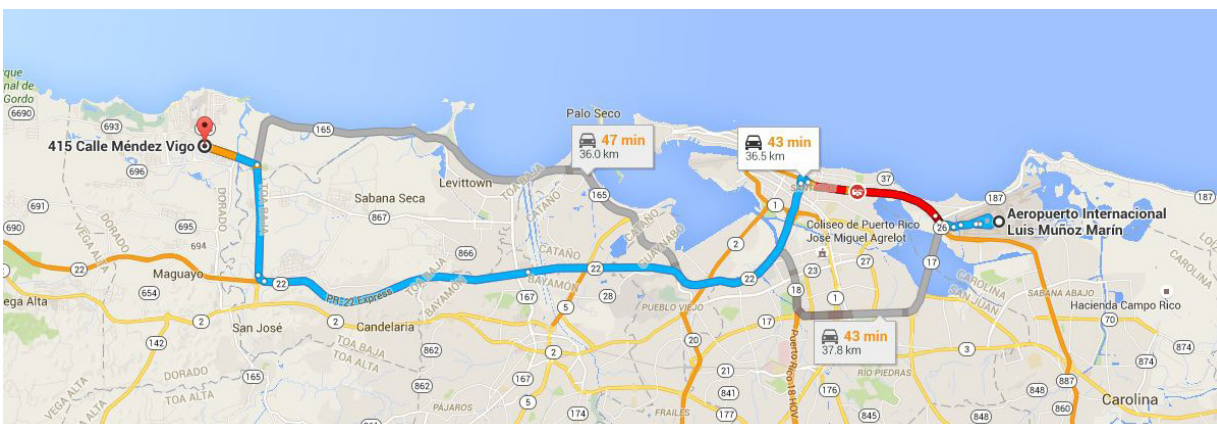

Avenida Aeropuerto, Carolina, 00979, Puerto Rico

About 37 km and 35 Minutes

Get on Expreso Román Baldorioty de Castro/ PR-26 from Av. Aeropuerto, 5 min (3.0 km)

1. Head east on Av. Aeropuerto, 150 m
2. Keep right to stay on Av. Aeropuerto, 1.7 km
3. Continue onto Puente Teodoro Moscoso, 230 m

4. Slight right onto the ramp to Expreso Román Baldorioty de Castro/PR-26, 600 m
5. Keep left at the fork and merge onto Expreso Román Baldorioty de Castro/PR-26, 290 m

Take Expreso José De Diego/PR-22 W to PR-165 in Toa Baja. Exit from Expreso José De Diego/PR-22 W, 21 min (27.6 km)

6. Merge onto Expreso Román Baldorioty de Castro/PR-26, 4.8 km
7. Take the exit toward Expreso José De Diego/PR-22 W, 500 m
8. Continue onto Expreso José De Diego/ PR-22 W (Partial toll road), 12.1 km
9. Stay on Expreso José De Diego/ PR-22 W (Toll road), 9.8 km
10. Exit onto PR-165, 350 m

Continue on PR-165. Drive to Calle Méndez Vigo in Higuillar, Dorado, 9 min (5.9 km)

11. Merge onto PR-165, 3.9 km
12. Turn left onto Calle Méndez Vigo, 2.0 km

Heraeus Medical Components

415 Road 693, Dorado, PR 00646-4802